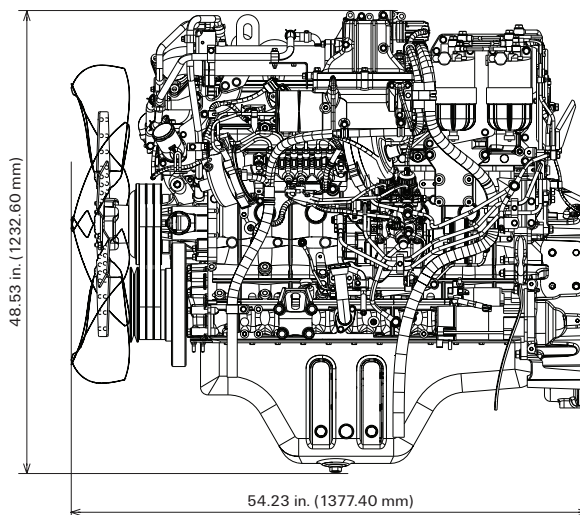

6UZ1X Industrial Performance Curves: