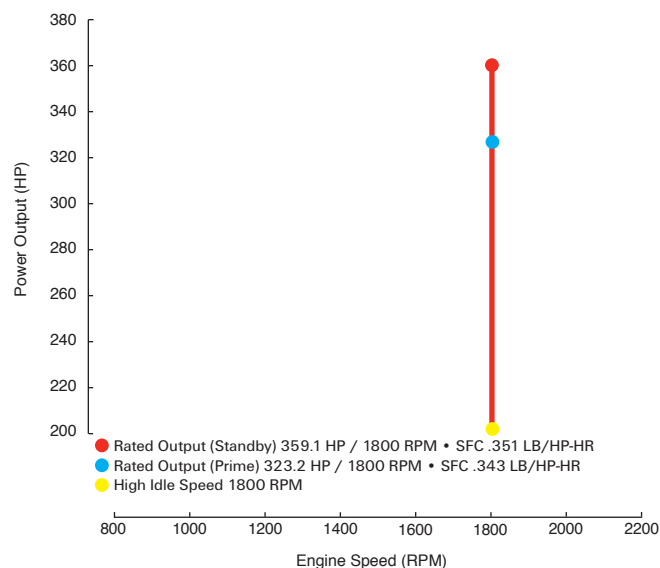

Isuzu Diesel Engines

6UZ1X

Generator: 359 HP @ 1800 RPM

Industrial Drive: 373 HP @ 1950 RPM

Standard features:

- U.S. EPA Tier 3
- Displacement: 9.8 L
- Turbo charged & charge air cooled
- Peak torque: 1090 LB/FT @ 1500 RPM
- Fuel consumption: .342 LB/HP-HR
- Flywheel housing: SAE 1
- Electric & self-priming fuel lift pump
- 24V electrics
- Glow plug starting aid
- High angularity oil pan
- 500-hour service intervals
- 5-year / 5,000-hour warranty

The power behind it all.

ISUZU
DIESEL

Isuzu Diesel Engines

6UZ1X

Generator: 359 HP @ 1800 RPM

Industrial Drive: 373 HP @ 1950 RPM

Standard features:

- U.S. EPA Tier 3
- Displacement: 9.8 L
- Turbo charged & charge air cooled
- Peak torque: 1090 LB/FT @ 1500 RPM
- Fuel consumption: .342 LB/HP-HR
- Flywheel housing: SAE 1
- Electric & self-priming fuel lift pump
- 24V electrics
- Glow plug starting aid
- High angularity oil pan
- 500-hour service intervals
- 5-year / 5,000-hour warranty

The power behind it all.

ISUZU
DIESEL

6UZ1X Industrial Performance Curves:

6UZ1X Genset Performance Curves:

Available options:

- Cooling system
- Air cleaner
- Exhaust system
- Front and rear mounts
- Skid base
- Instrument panel & extension harness
- Custom power unit