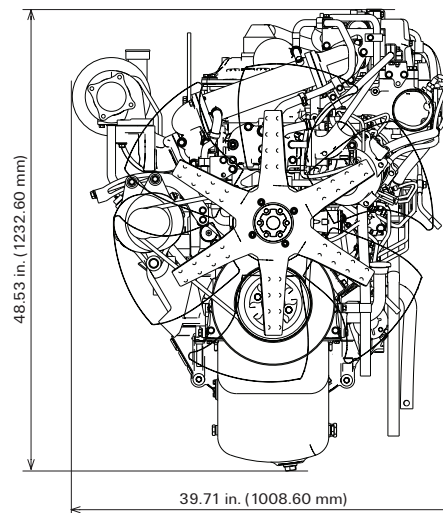

6UZ1X Industrial Performance Curves: