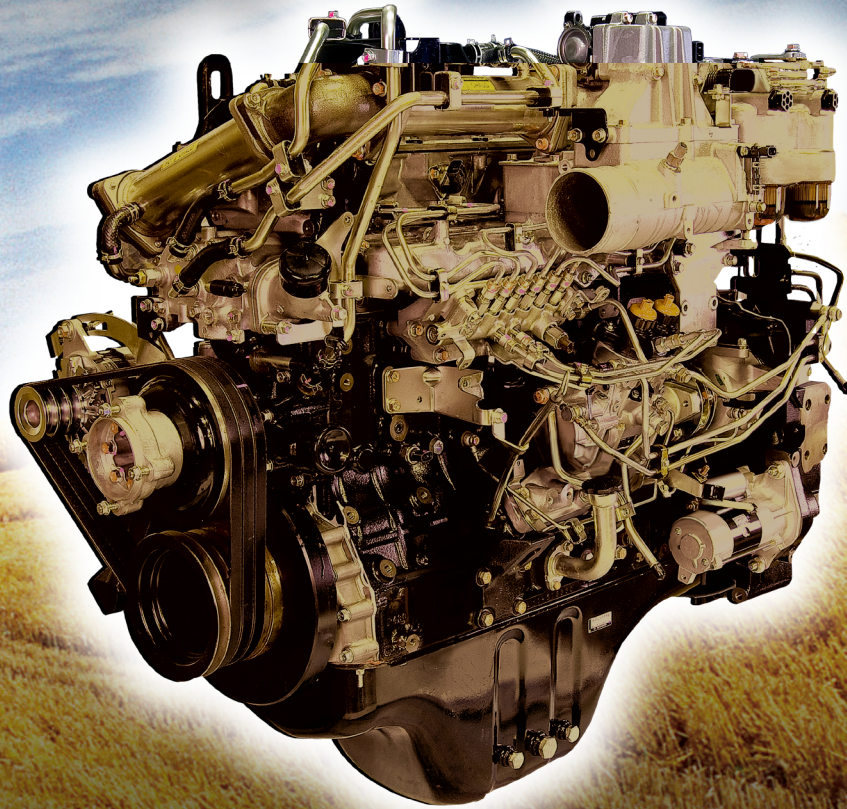

Isuzu Diesel Engines

6UZ1X

Generator: 359 HP @ 1800 RPM

Industrial Drive: 373 HP @ 1950 RPM

Standard features:

- U.S. EPA Tier 3
- Displacement: 9.8 L
- Turbo charged & charge air cooled
- Peak torque: 1090 LB/FT @ 1500 RPM
- Fuel consumption: .342 LB/HP-HR
- Flywheel housing: SAE 1
- Electric & self-priming fuel lift pump
- 24V electrics
- Glow plug starting aid
- High angularity oil pan
- 500-hour service intervals
- 5-year / 5,000-hour warranty

The power behind it all.

ISUZU
DIESEL

Isuzu Diesel Engines

6UZ1X

Generator: 359 HP @ 1800 RPM

Industrial Drive: 373 HP @ 1950 RPM

Standard features:

- U.S. EPA Tier 3
- Displacement: 9.8 L
- Turbo charged & charge air cooled
- Peak torque: 1090 LB/FT @ 1500 RPM
- Fuel consumption: .342 LB/HP-HR
- Flywheel housing: SAE 1
- Electric & self-priming fuel lift pump
- 24V electrics
- Glow plug starting aid
- High angularity oil pan
- 500-hour service intervals
- 5-year / 5,000-hour warranty

The power behind it all.

ISUZU
DIESEL

6UZ1X Industrial Performance Curves:

6UZ1X Genset Performance Curves:

Available options:

- Cooling system
- Air cleaner
- Exhaust system
- Front and rear mounts
- Skid base
- Instrument panel & extension harness
- Custom power unit