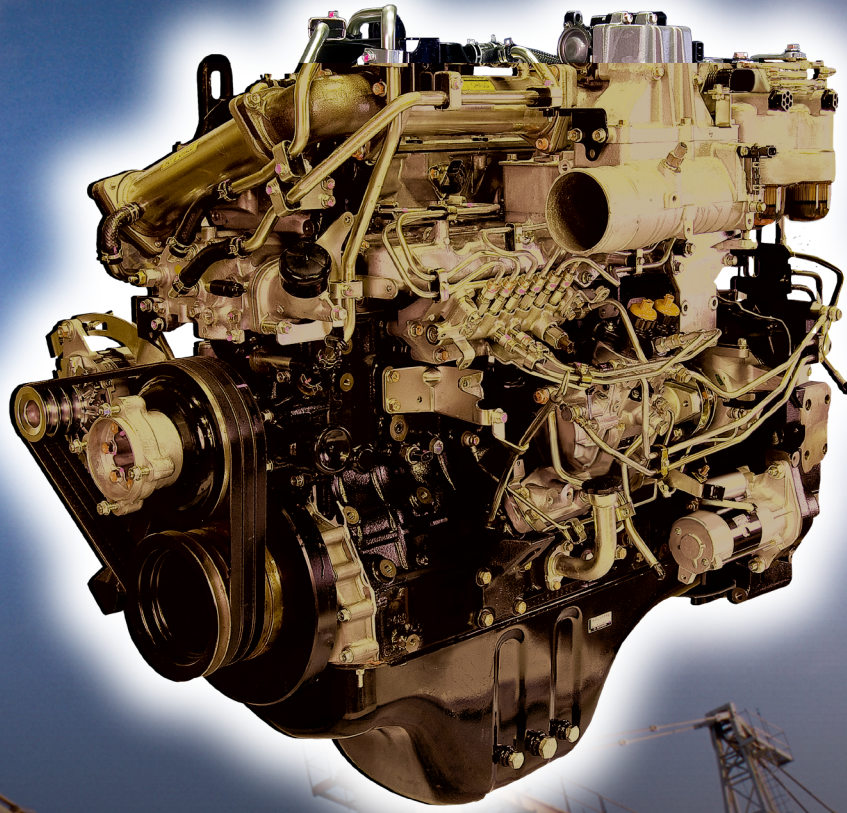

Isuzu Diesel Engines

6UZ1X

Generator: 359 HP @ 1800 RPM

Industrial Drive: 373 HP @ 1950 RPM

Standard features:

- U.S. EPA Tier 3
- Displacement: 9.8 L
- Turbo charged & charge air cooled
- Peak torque: 1090 LB/FT @ 1500 RPM
- Fuel consumption: .342 LB/HP-HR
- Flywheel housing: SAE 1
- Electric & self-priming fuel lift pump
- 24V electrics
- Glow plug starting aid
- High angularity oil pan
- 500-hour service intervals
- 5-year / 5,000-hour warranty

The power behind it all.

ISUZU
DIESEL

Isuzu Diesel Engines

6UZ1X

Generator: 359 HP @ 1800 RPM

Industrial Drive: 373 HP @ 1950 RPM

Standard features:

- U.S. EPA Tier 3
- Displacement: 9.8 L
- Turbo charged & charge air cooled
- Peak torque: 1090 LB/FT @ 1500 RPM
- Fuel consumption: .342 LB/HP-HR
- Flywheel housing: SAE 1
- Electric & self-priming fuel lift pump
- 24V electrics
- Glow plug starting aid
- High angularity oil pan
- 500-hour service intervals
- 5-year / 5,000-hour warranty

The power behind it all.

ISUZU
DIESEL

6UZ1X Industrial Performance Curves:

6UZ1X Genset Performance Curves:

Available options:

- Cooling system
- Air cleaner
- Exhaust system
- Front and rear mounts
- Skid base
- Instrument panel & extension harness
- Custom power unit