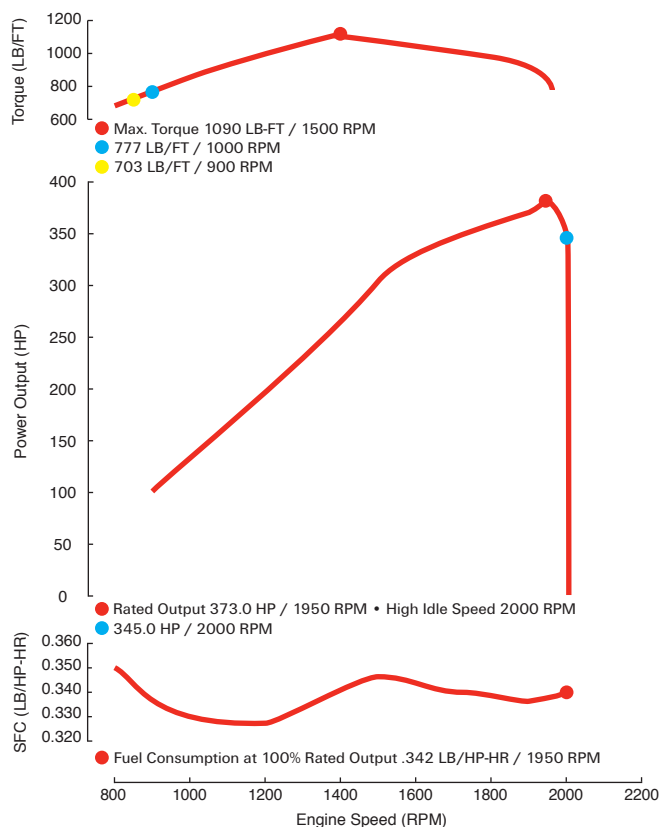

6UZ1X Industrial Performance Curves: